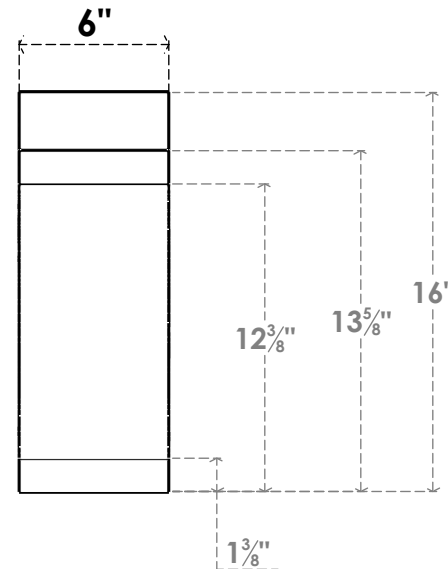

ITEM NUMBER: BRCPC060X16000X16000LEC

6"W X 16"D X 16"H LEGACY ARCHITECTURAL GRADE PVC CLOSED KNEE BRACE

SIDE PROFILE

FRONT PROFILE

ISOMETRIC

EKENA MILLWORK
2300 WEST MAIN ST.
CLARKSVILLE, TX 75426
TOLL FREE: 866-607-0453
WWW.EKENAMILLWORK.COM