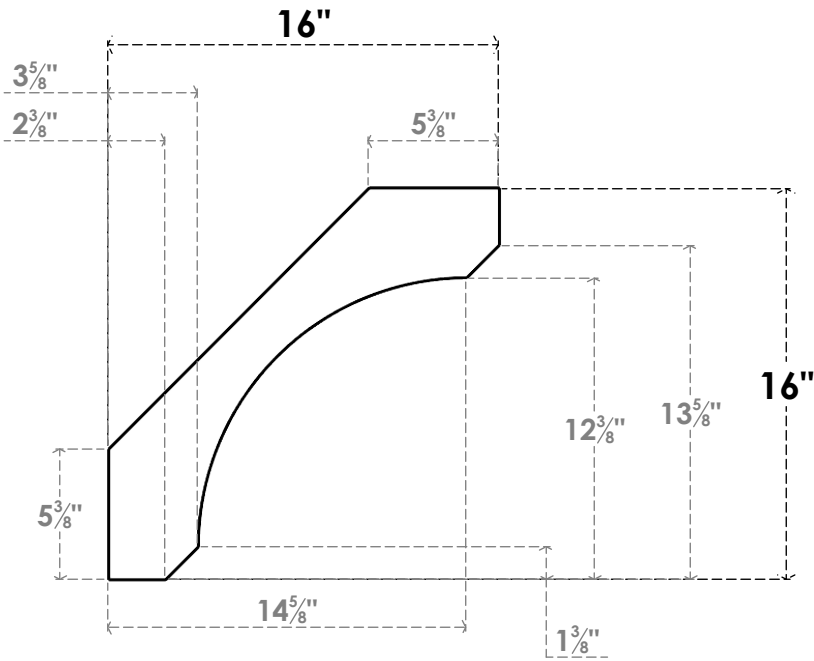

ITEM NUMBER: BRCPC060X16000X16000LEC

6"W X 16"D X 16"H LEGACY ARCHITECTURAL GRADE PVC CLOSED KNEE BRACE

SIDE PROFILE

FRONT PROFILE

ISOMETRIC

EKENA MILLWORK
2300 WEST MAIN ST.
CLARKSVILLE, TX 75426
TOLL FREE: 866-607-0453
WWW.EKENAMILLWORK.COM